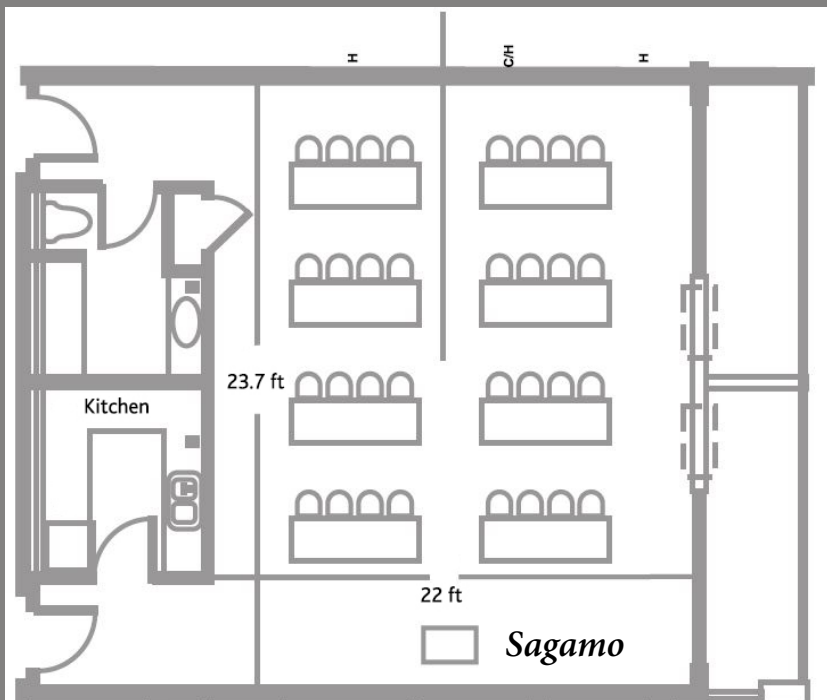

# SPACE THAT WORKS

Getting down to business is easier than you could imagine at Taboo Muskoka. Our flexible spaces are all well equipped for hosting every type of event, from an executive retreat for 4 to a meeting or celebration for 200. From booking to staging, we have the location, tools and the expertise to deliver your event seamlessly.

## The Boathouse

Meeting Room	Banquet	Theatre	Classroom	Boardroom	Dimensions	Ceiling Height	SQ ft
Joseph	70	85	60	30	38x24	12	912
Muskoka	70	85	60	30	28x32	12	896
Sagamo	40	30	32	25	24x22	8.5	528
Bethune	-	-	-	14	15x19	8.5	285