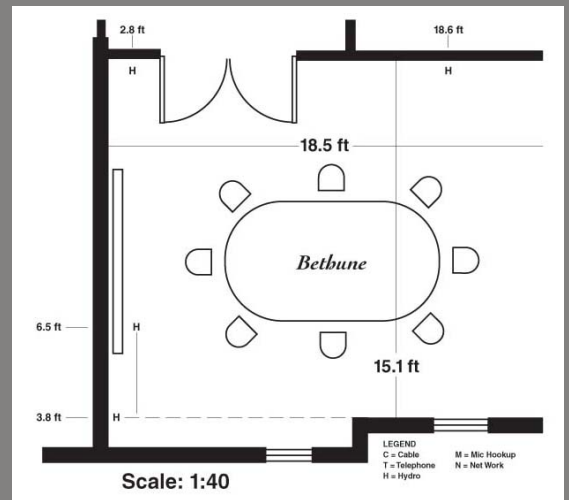

## The Boathouse

Meeting Room	Banquet	Theatre	Classroom	Boardroom	Dimensions	Ceiling Height	SQ ft
Joseph	70	85	60	30	38x24	12	912
Muskoka	70	85	60	30	28x32	12	896
Sagamo	40	30	32	25	24x22	8.5	528
Bethune	-	-	-	14	15x19	8.5	285