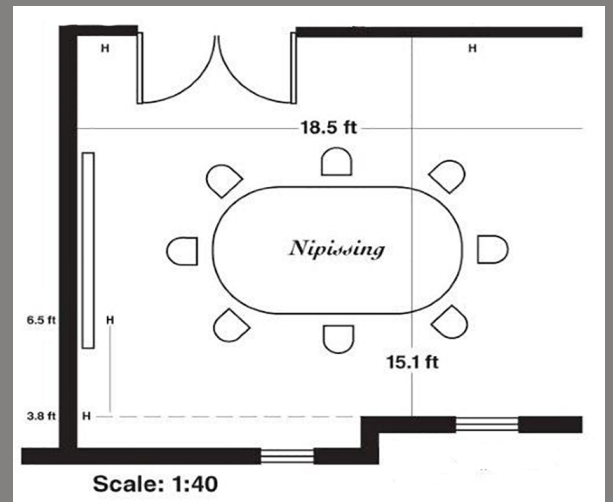

## The Boathouse

Meeting Room	Banquet	Theatre	Classroom	Boardroom	Dimensions	Ceiling Height	SQ ft
Joseph	70	85	60	30	38x24	12	912
Muskoka	70	85	60	30	28x32	12	896
Sagamo	40	30	32	25	24x22	8.5	528
Bethune	-	-	-	14	15x19	8.5	285