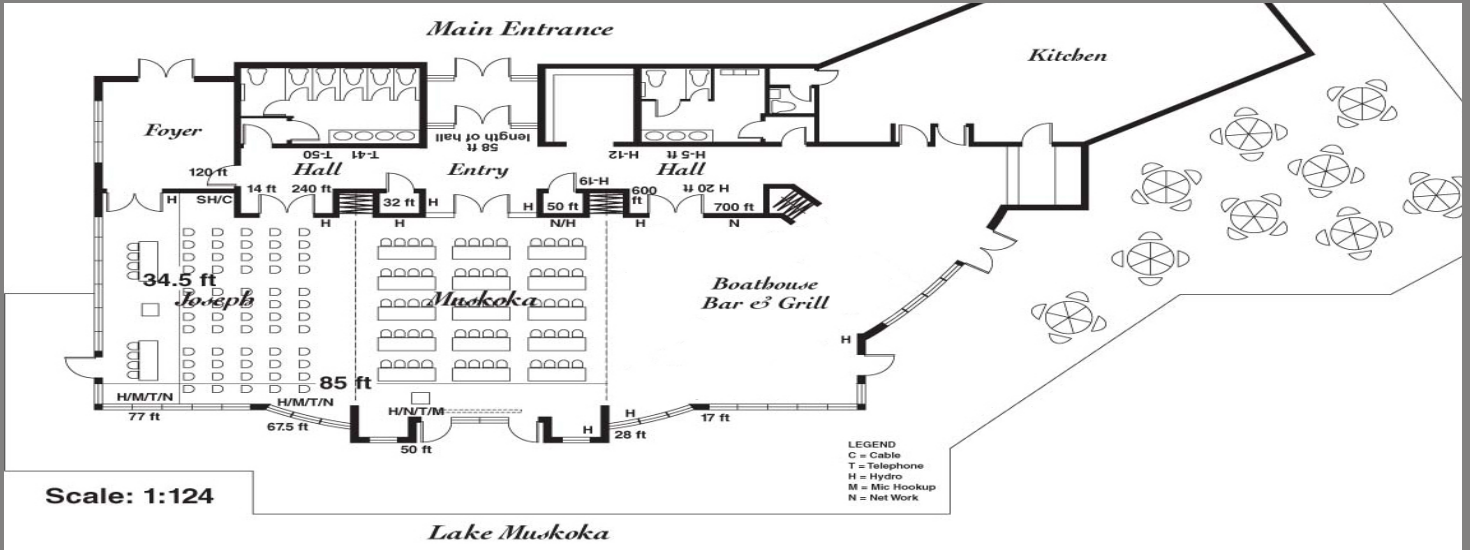

# SPACE THAT WORKS

Getting down to business is easier than you could imagine at Taboo Muskoka. Our flexible spaces are all well equipped for hosting every type of event, from an executive retreat for 4 to a meeting or celebration for 200. From booking to staging, we have the location, tools and the expertise to deliver your event seamlessly.

## The Boathouse

Meeting Room	Banquet	Theatre	Classroom	Boardroom	Dimensions	Ceiling Height	SQ ft
Joseph	70	85	60	30	38x24	12	912
Muskoka	70	85	60	30	28x32	12	896
Sagamo	40	30	32	25	24x22	8.5	528
Bethune	-	-	-	14	15x19	8.5	285