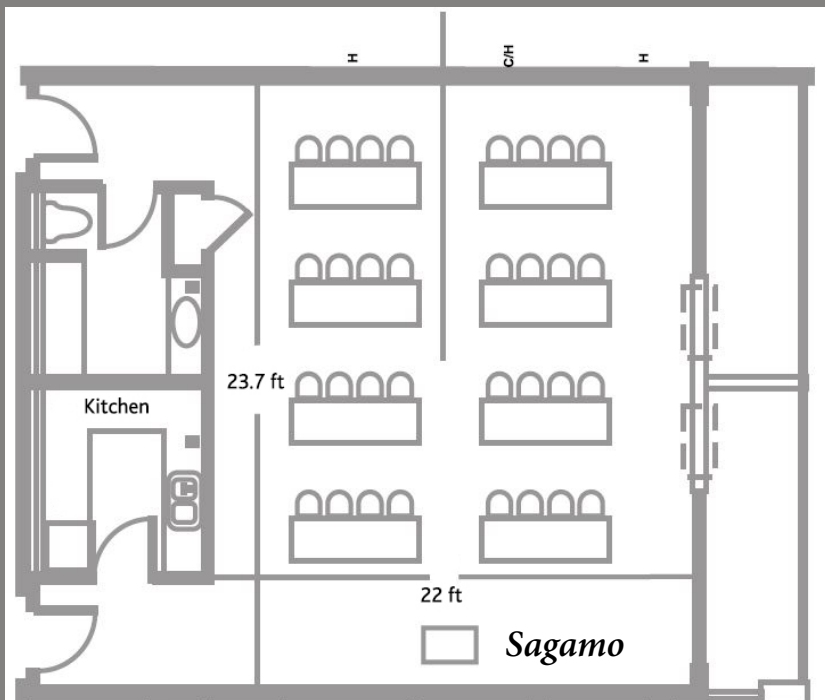

# SPACE THAT WORKS

Getting down to business is easier than you could imagine at Taboo Muskoka. Our flexible spaces are all well equipped for hosting every type of event, from an executive retreat for 4 to a meeting or celebration for 200. From booking to staging, we have the location, tools and the expertise to deliver your event seamlessly.

## The Boathouse

Meeting Room	Banquet	Theatre	Classroom	Boardroom	Dimensions	Ceiling Height	SQ ft
Joseph	70	85	60	30	38x24	12	912
Muskoka	70	85	60	30	28x32	12	896
Sagamo	40	30	32	25	24x22	8.5	528
Bethune	-	-	-	14	15x19	8.5	285